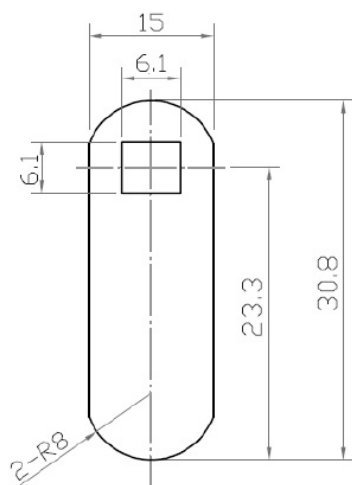

### Description:

Cam No. 8 F/Combi Locks, Straight 23,3mm C/E. Hole: 6 x 6mm, Fits for Locks  
M237/238/266/268/300/316/3001 & 3002

### Item number:

14.04.248-5

Units	Box	Carton	HS Code	Barcode
Pcs.	500	5000	8301600090	
				5704866040761

t=2mm

8